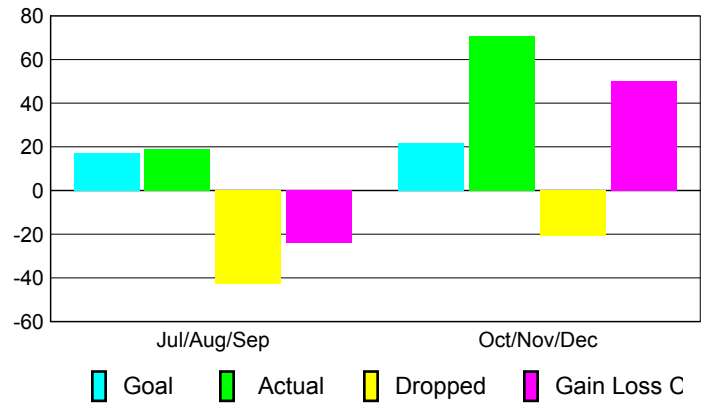

Membership Results 2010-2011

Goal, New, Dropped, Gain/Loss