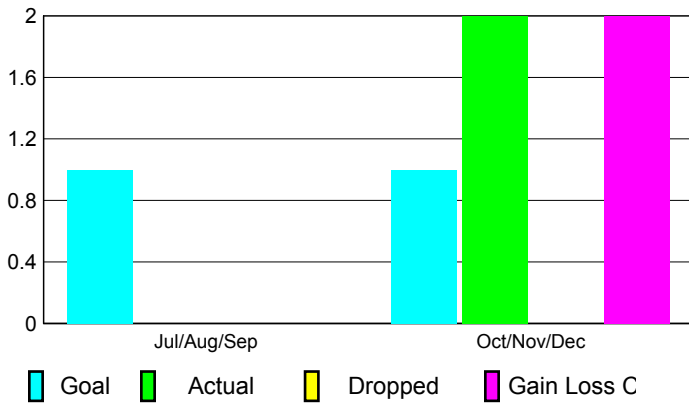

2010-2011 GMT Reports for District (or Undistricted) **District 12 O**

GMT: **CARL HARRELL**

Location: **TENNESSEE**

GMT CA: **1**

CLUBS

Club Results
2010-2011

Clubs
2009-2010

Month	New Club Goal	Actual New Clubs	Actual Dropped Clubs	Gain/Loss of Clubs	Gain/Loss of Clubs
Jul/Aug/Sep	1	0	0	0	0
Oct/Nov/Dec	1	2	0	2	0
Totals	2	2	0	2	0

Club Results 2010-2011

Goal, New, Dropped, Gain/Loss

Comparison of Club Gain/Loss

Current Year Compared to the Previous Year

YTD Status Quo Clubs 2010-2011

Status Quo Clubs Compared to Status Quo Members

MEMBERSHIP